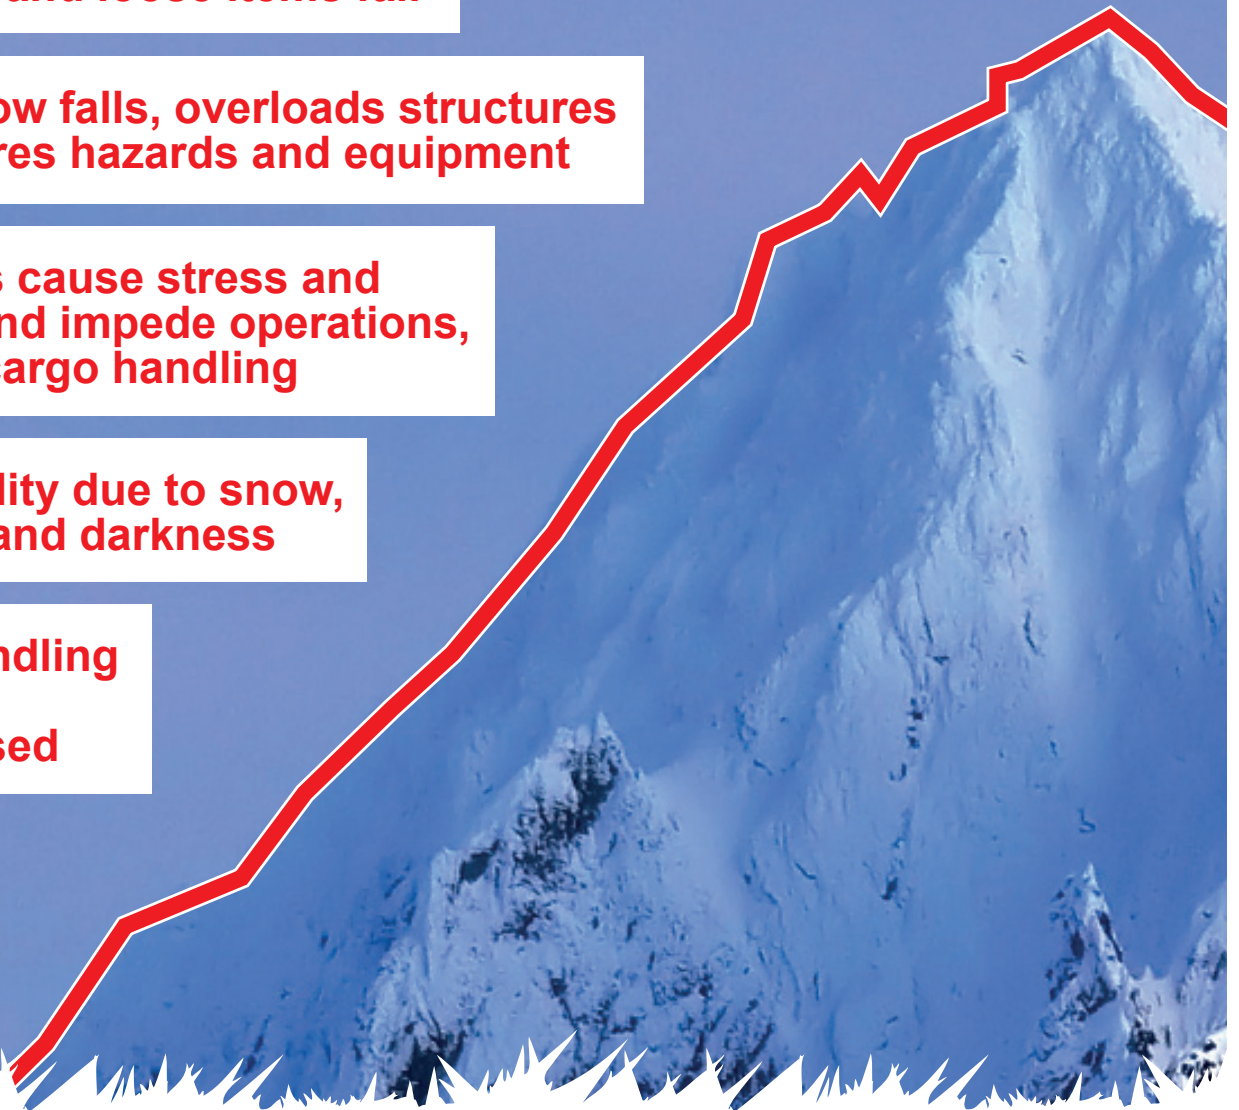

BRACE YOURSELF WINTER IS COMING

STATISTICS SHOW A
SIGNIFICANT INCREASE IN DROPPED OBJECTS
DURING WINTER MONTHS

More tools and loose items fall

Ice and snow falls, overloads structures and obscures hazards and equipment

High winds cause stress and vibration and impede operations, including cargo handling

Poor visibility due to snow, sleet, rain and darkness

Manual handling capability compromised

CHOOSE YOUR FUTURE MAKE A **DIFFERENCE**